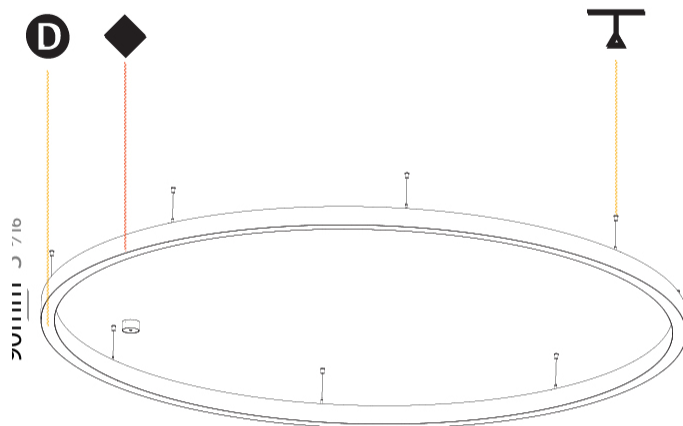

GENERAL

Series: Glorious
Subseries: Glorious Slim
Brand: Prolicht
Division: Architectural
Mounting Type: Suspension
Mounting Location: Ceiling
Subcategory: Ambient

PHYSICAL

Shape: Round
Diameter (mm): 3000
Diameter (in): 118 7/8
Height (mm): 90
Height (in): 3 9/16
Max. Overall Height (mm): 2090
Max. Overall Height (in): 82 5/16
Light Distribution: Direct / Indirect
Weight (kg): 31.716
Weight (lbs): 69.93
Diffuser: [PMMA - Opal or Micro-Prism](#)
Fixture Finish: [SSR / BKV / CWI / CRY / HAB / LAG / UFT / ITA / RUA / RUR / MIC / FTG / MYG / TWT / LOD / PUS / FRO / FUP / KIA / POP / BLS / SPG / MEY / GOH / GUM / CHC / COM / ABZ / JAG / OBR / MOS / ROR](#)
Fixture Material: Aluminum
Cable Details: 2000mm or 6000mm Transparent Cable

ELECTRICAL

Lamp Type: LED (Zhaga Standard)
Input Wattage (W): 224 / 112
Total Output Wattage (W): 192 / 84
Dimming: [Tri-Mode (Non-Dimming and Phase Dimming (120Vac only) and 0-10V Dimming)](#)
Driver Included: Yes
Driver Location: Integrated
Driver Type: Constant Current - Universal
Driver Class: Class 2
Input Voltage (V): 120 - 277
Constant Current (MA): 350

LED

[Color Temperature (°K): 3000 / 3500 / 4000](#)
Max. Delivered Lumen (lm): 38980 / 39798 / 40610
CRI: >80 CRI
Lamp Life (hrs): 50000

OPTICAL

RATINGS AND CERTIFICATIONS

Certified By: Certified for North American Standards
IP rating: IP20

2870mm 113"

3000mm 118 7/8"