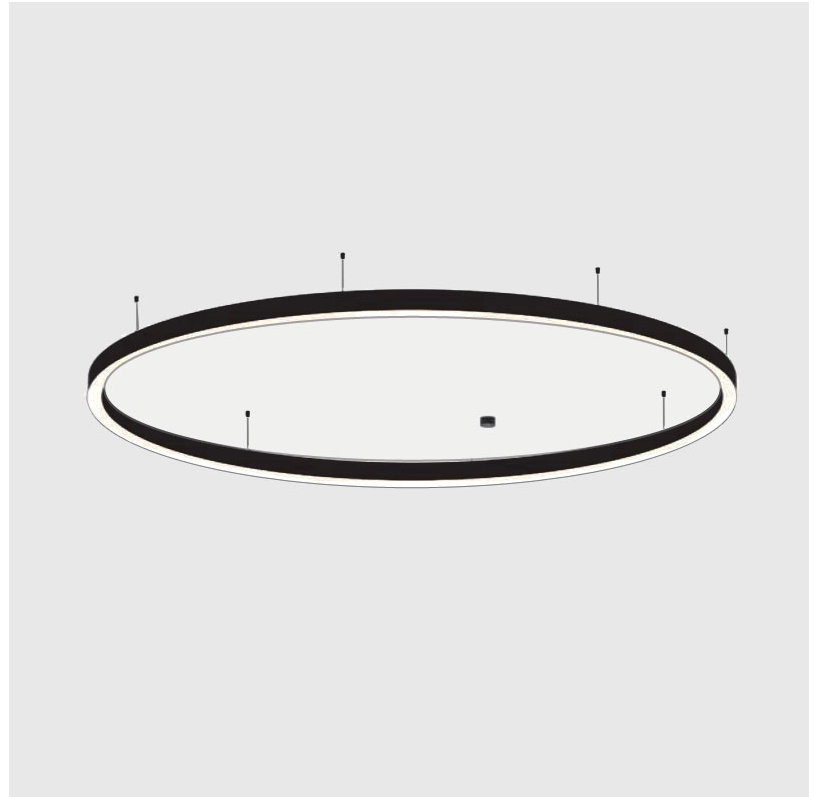

GENERAL

Series: Glorious
 Subseries: Glorious Slim
 Brand: Prolicht
 Division: Architectural
 Mounting Type: Suspension
 Mounting Location: Ceiling
 Subcategory: Ambient

PHYSICAL

Shape: Round
 Diameter (mm): 3000
 Diameter (in): 118 7/8
 Height (mm): 90
 Height (in): 3 9/16
 Max. Overall Height (mm): 2090
 Max. Overall Height (in): 82 5/16
 Light Distribution: Direct / Indirect
 Weight (kg): 31.716
 Weight (lbs): 69.93
 Diffuser: [PMMA - Opal or Micro-Prism](#)
 Fixture Finish: [SSR / BKV / CWI / CRY / HAB / LAG / UFT / ITA / RUA / RUR / MIC / FTG / MYG / TWT / LOD / PUS / FRO / FUP / KIA / POP / BLS / SPG / MEY / GOH / GUM / CHC / COM / ABZ / JAG / OBR / MOS / ROR](#)
 Fixture Material: Aluminum
 Cable Details: 2000mm or 6000mm Transparent Cable

2870mm 113"

3000mm 118 7/8"

GLORIOUS SLIM SUSPENSION

A30553-

base number LED Dimming Color Temperature Finishes (Diamond) Diffuser Options Cable Options

- To build a product code in our configurator select the specify button on the base model # product page
- To build a manual product code on this datasheet choose from the options listed below in blue font and add the suffix to the base model #

GENERAL

Series: Glorious
 Subseries: Glorious Slim
 Brand: Prolicht
 Division: Architectural
 Mounting Type: Suspension
 Mounting Location: Ceiling
 Subcategory: Ambient

PHYSICAL

Shape: Round
 Diameter (mm): 3000
 Diameter (in): 118 1/8
 Depth (mm): 90
 Depth (in): 3 9/16
 Max. Overall Height (mm): 2090
 Max. Overall Height (in): 82 5/16
 Light Distribution: Direct
 Weight (kg): 27.55
 Weight (lbs): 60.75
 Diffuser: PMMA - Opal or Micro-Prism
 Fixture Finish: SSR / BKV / CWI / CRY / HAB / LAG / UFT / ITA / RUA / RUR / MIC / FTG / MYG / TWT / LOD / PUS / FRO / FUP / KIA / POP / BLS / SPG / MEY / GOH / GUM / CHC / COM / ABZ / JAG / OBR / MOS / ROR
 Fixture Material: Aluminum
 Cable Details: 2000mm or 6000mm Transparent Cable